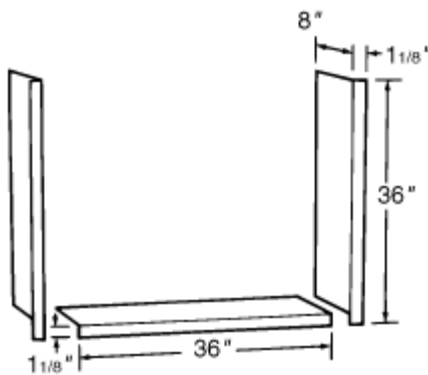

### DURATRIM WINDOW TRIM KITS®

- Prevents Water Damage to Window Sill and Side Moldings above Bathtub
- Provides "Finishing Touch" to All Bathtub Walls
- Fits Windows up to 36" Wide with 8" Sills
  - White, Uniform Color, Scuff-resistant
  - Adjustable...Can be Trimmed
  - Easy to install
  - 3 Piece kit
  - Includes Adhesive and Caulk

### SPECIFICATIONS

Model No.	Color	UPC
52.600W	White	6 71031 00185 6

General: Furnish and install as shown on plans, DURATRIM™ Window Trim Kit, model 52.600W, as manufactured by E.L. Mustee & Sons, Inc. Shall be white, three-piece hi-impact thermoplastic unit, consisting of three 36" by 8" panels. Weight 5 lbs., cubic feet 0.5. Install in compliance with local codes.

Carton Contains: Three 36"x8" panels and instructions. Carton is 39"x10-1/2"x3".